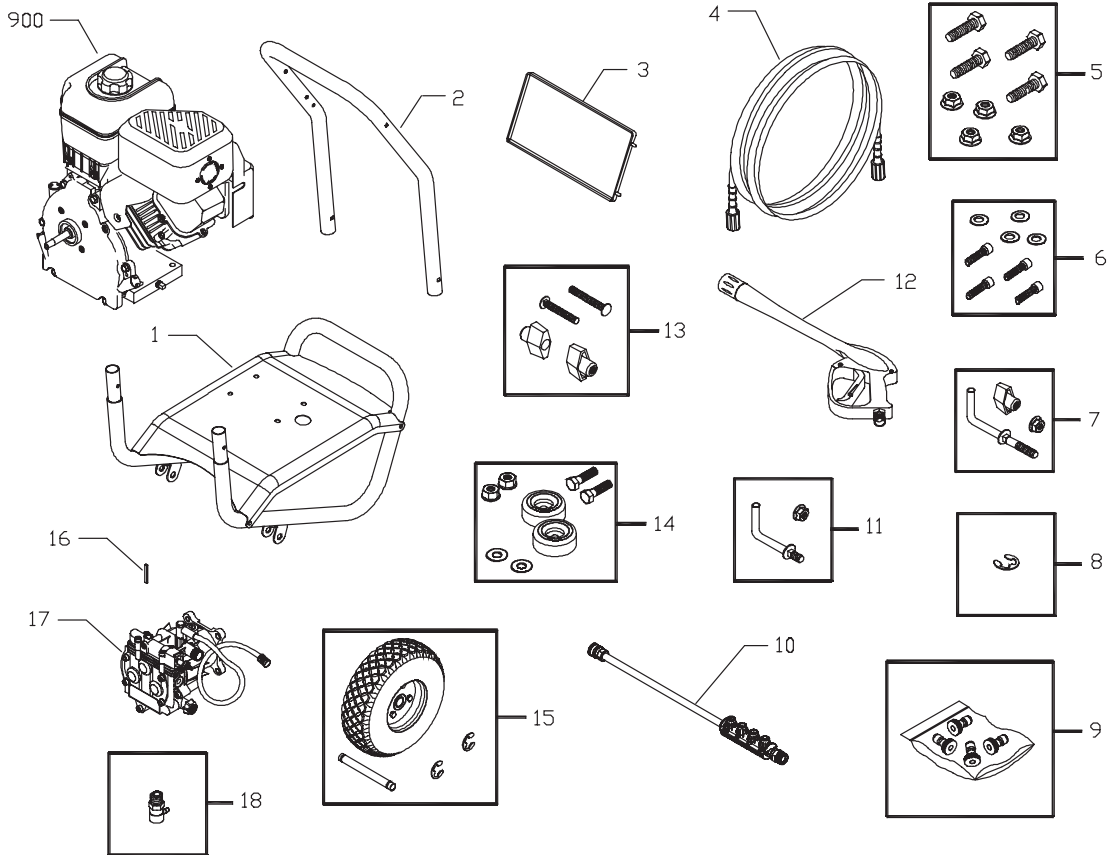

## EXPLODED VIEW AND PARTS LIST — MAIN UNIT

Item	Part #	Description
1	192772GS	BASE
2	B194718GS	HANDLE
3	194377GS	ASSY, Billboard
4	185877GS	HOSE
5	192318GS	KIT, Engine Mounting Hardware
6	192131GS	KIT, Pump Mounting Hardware
7	194264GS	KIT, Hook, Handle
8	191265GS	KIT, E-Ring
9	B4150GS	KIT, Spray Tip
10	192199GS	ASSY, Extension
11	192309GS	KIT, Hook, Base
12	B3263GS	GUN
13	B2203GS	KIT, Handle Connector
14	192310GS	KIT, Vibration Mount
15	192317GS	KIT, Wheel

## EXPLODED VIEW AND PARTS LIST — PUMP

Item	Part #	Description
19	190571GS	CAP, Oil
28	190673GS	MANIFOLD
45	190578GS	PIN
62	190581GS	CAP, 1/8
76	194298GS	THERMAL RELIEF
77	190585GS	OIL BOTTLE (not shown)
A	190594GS	KIT, UNLOADER
B	190670GS	KIT, WATER INLET
C	190669GS	KIT, BREATHER TUBE
D	193808GS	KIT, HEAD BRASS