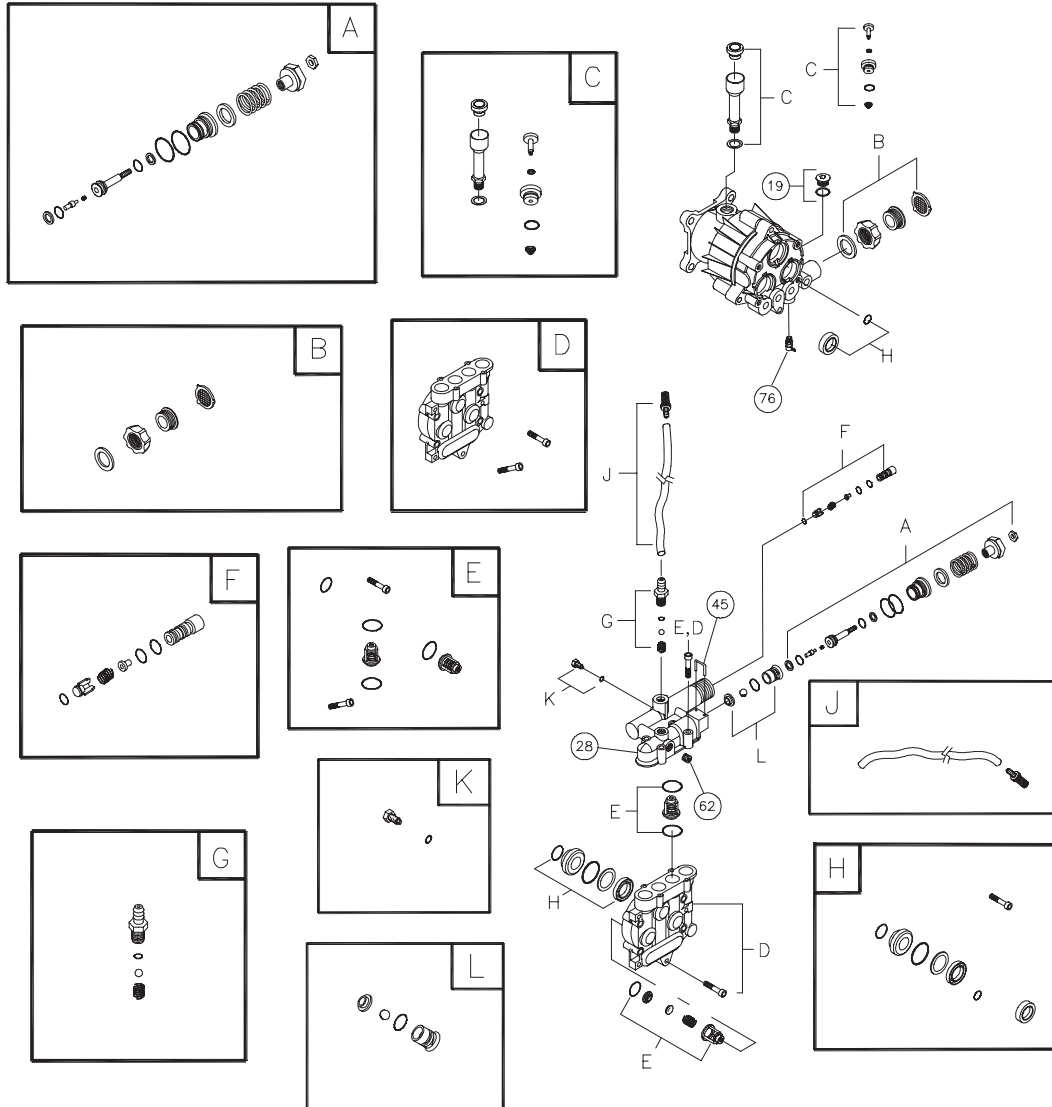

## EXPLODED VIEW AND PARTS LIST — MAIN UNIT

Item	Part #	Description
1	192772GS	BASE
2	B194718GS	HANDLE
3	194377GS	ASSY, Billboard
4	185877GS	HOSE
5	192318GS	KIT, Engine Mounting Hardware
6	192131GS	KIT, Pump Mounting Hardware
7	194264GS	KIT, Hook, Handle
8	191265GS	KIT, E-Ring
9	B4150GS	KIT, Spray Tip
10	192199GS	ASSY, Extension
11	192309GS	KIT, Hook, Base
12	B3263GS	GUN
13	B2203GS	KIT, Handle Connector
14	192310GS	KIT, Vibration Mount
15	192317GS	KIT, Wheel

### Items Not Illustrated:

Part #	Description
194445GS	MANUAL, Owners
BB3061BGS	OIL BOTTLE
MS5242	MANUAL, Engine
194482GS	KIT, Decal Srv
191922GS	KIT, O-RING MAINT & NZZL CLNNG

§ - Contact Engine Manufacturer

## EXPLODED VIEW AND PARTS LIST — PUMP

Item	Part #	Description
19	190571GS	CAP, Oil
28	190673GS	MANIFOLD
45	190578GS	PIN
62	190581GS	CAP, 1/8
76	194298GS	THERMAL RELIEF
77	190585GS	OIL BOTTLE (not shown)
A	190594GS	KIT, UNLOADER
B	190670GS	KIT, WATER INLET
C	190669GS	KIT, BREATHER TUBE
D	193808GS	KIT, HEAD BRASS